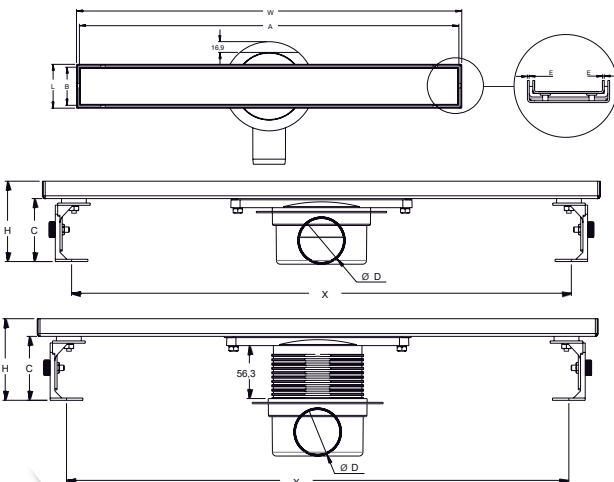

Code	W	L	H	Ø D	A	B	C	X	E
4014.00360K.033.1	330	72	88	49.5	316	58	68	285	1
4014.00360K.040.1	400	72	88	49.5	388	58	68	335	1
4014.00360K.050.1	500	72	88	49.5	487	58	68	435	1
4014.00360K.060.1	600	72	88	49.5	589	58	68	556	1
4014.00360K.080.1	785	72	88	49.5	773	58	68	737	1

Code	W	L	H	Ø D	A	B	C	X	E
4014.0Y360K.033.1	330	72	154	49.5	316	58	68	285	1
4014.0Y360K.040.1	400	72	154	49.5	388	58	68	335	1
4014.0Y360K.050.1	500	72	154	49.5	487	58	68	435	1
4014.0Y360K.060.1	600	72	154	49.5	589	58	68	556	1
4014.0Y360K.080.1	785	72	154	49.5	773	58	68	737	1