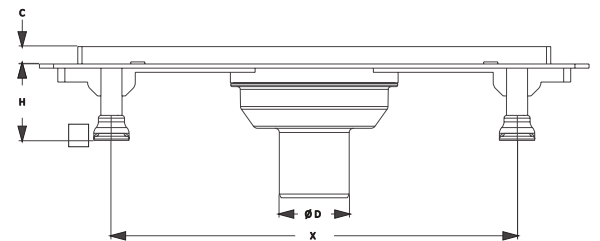

W	L	H	Ø D	A	B	C	X	E
4024.0Y050K.033.1	389	119	55	50	335	64.5	12.5	287	1
4024.0Y050K.040.1	454	119	55	50	405	64.5	12.5	387	1
4024.0Y050K.050.1	554	119	55	50	505	64.5	12.5	487	1
4024.0Y050K.060.1	654	119	55	50	605	64.5	12.5	587	1

Table measure "mm"